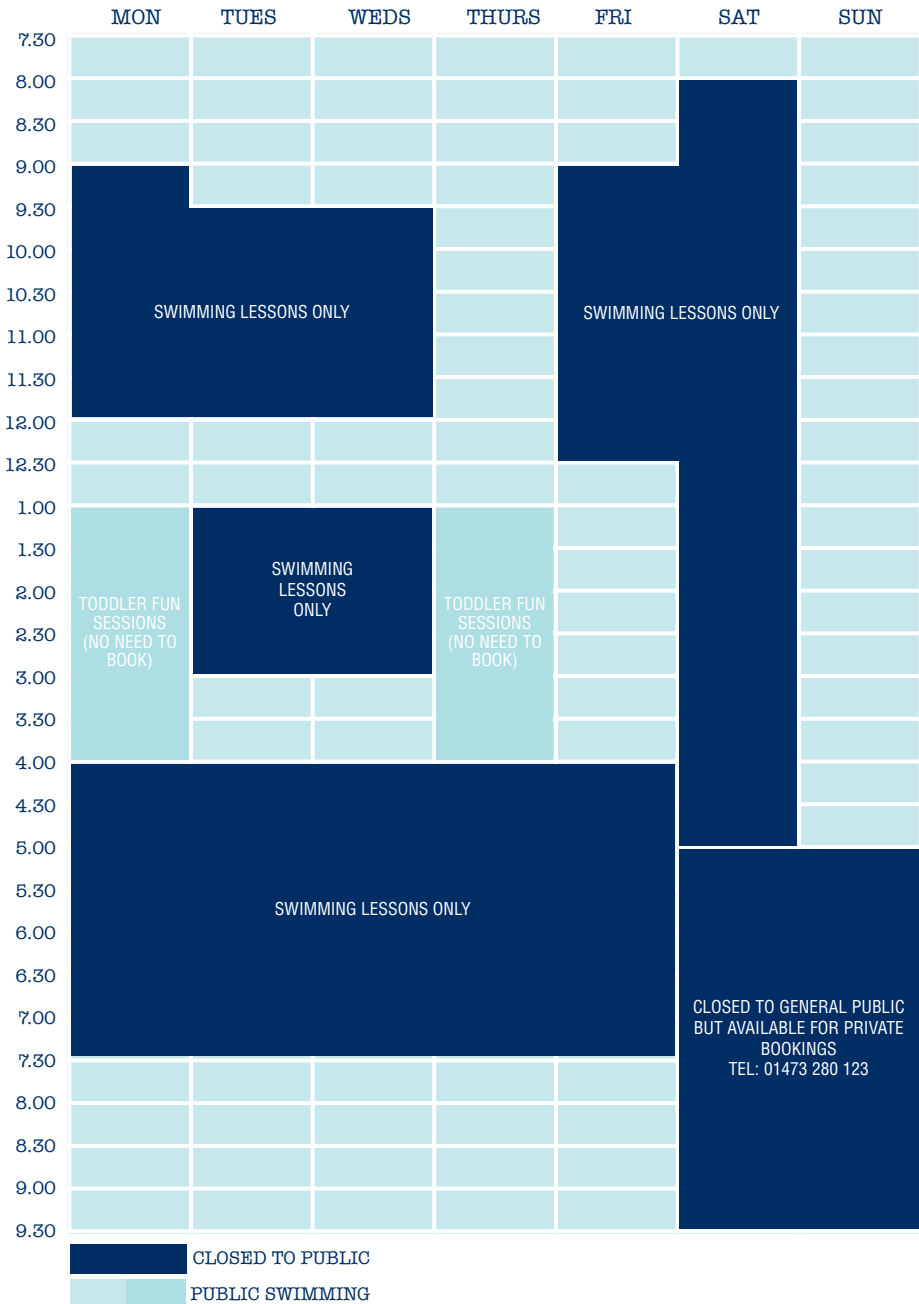

crown pools **teaching pool**

TIMETABLES MAY VARY DUE TO SPECIAL EVENTS
 SWIMMING MAYBE LIMITED TO ONE HOUR DURING BUSY PERIODS

Programme information is available by phoning 01473 433655 or visit www.teamipswich.com